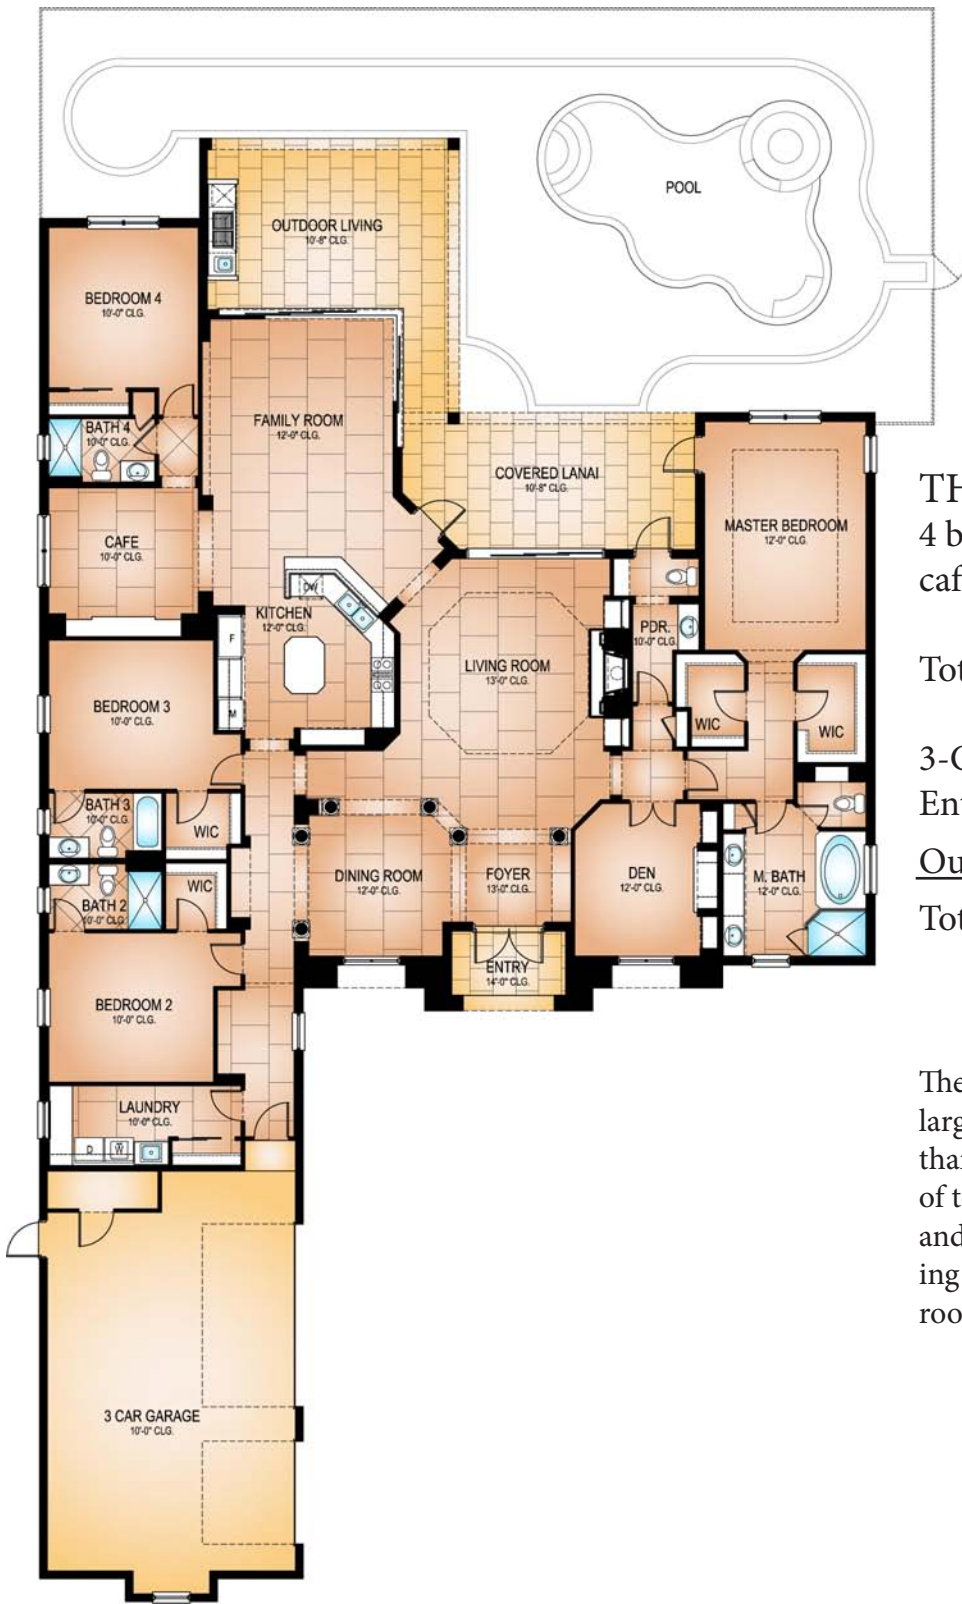

THE TRAVIATA

at THE FOUNDERS CLUB

LONDON BAY HOMES

THE TRAVIATA

4 bedroom, 4.5 bath, study, great room, cafe area, dining room, outdoor living

Total A/C living	4,040 sq. ft.
3-Car garage	810 sq. ft.
Entry	95 sq. ft.
Outdoor living	675 sq. ft.
Total Sq. Ft.	5,620 sq. ft.

The fully-furnished Traviata is one of the larger Fairway Series homes with more than 4,000 sq. ft. under air and 5,600 sq. ft. of total area. The four bedroom, four bath and one half bath home features large sliding doors that open the family and living rooms out to the lanai and summer kitchen.